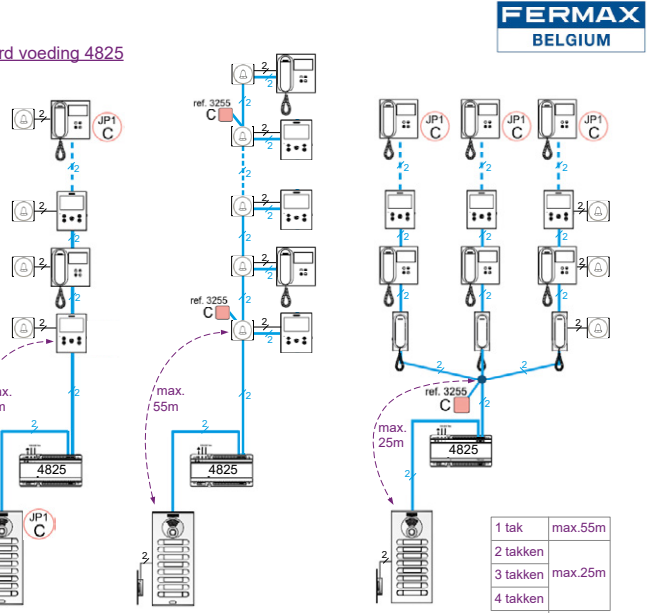

BEKABELING EN AFSTANDEN IN DUOX PLUS

DUOX plus

CASCADE Monitoren achter elkaar of via de etagebel, met 1 standaard voeding 4825

(Versie 2023)

VEO-XS, VEO

APPARTEMENTEN:	5	10	15	25	40
UTP 1 paar (= 2x 0,2 mm²)	150m (65m)*	100m (50m)*	65m (-)*		
UTP, paar dubbel nemen (= 2x 0,4 mm²)	250m (140m)*	200m (100m)*	150m (80m)*	100m (80m)*	
SVV 2 draden (= 2x 0,5 mm²)	250m (175m)*	220m (140m)*	185m (110m)*	125m (100m)*	
SVV 4 draden, dubbel nemen (= 2x 1 mm²)	250m (250m)*	250m (250m)*	250m (230m)*	250m (170m)*	135m (max. 32 app. 130m)*
2x 1,5mm² (VTLMB)	250m (250m)*	250m (250m)*	250m (250m)*	250m (250m)*	200m (max. 36 app. 130m)*
2x 2,5mm² (VTLMB)	250m (250m)*	250m (250m)*	250m (250m)*	250m (250m)*	250m (max. 38 app. 175m)*

VEO-XL, DOBISS VEO-XS, VEO-XS wifi, VEO wifi

APPARTEMENTEN:	5	10	15	25
UTP 1 paar (= 2x 0,2 mm²)	95m (50m)*	60m (-)*		
UTP, paar dubbel nemen (= 2x 0,4 mm²)	200m (105m)*	130m (80m)*	95m (max. 14 app. 65m)*	
SVV 2 draden (= 2x 0,5 mm²)	250m (140m)*	160m (105m)*	125m (70m)*	
SVV 4 draden, dubbel nemen (= 2x 1 mm²)	250m (250m)*	250m (220m)*	250m (155m)*	100m (max. 20 app. 100m)*
2x 1,5mm² (VTLMB)	250m (250m)*	250m (250m)*	250m (230m)*	165m (max. 22 app. 110m)*
2x 2,5mm² (VTLMB)	250m (250m)*	250m (250m)*	250m (250m)*	250m (max. 24 app. 115m)*

FERMAX BELGIUM

Max. afstand = vanaf het elektrisch bord tot aan het laatste appartement. Wanneer de appartementen worden verdeeld over verschillende takken (max.4), dan zijn de afstanden uit de tabel ook geldig voor elke tak.

Max. afstand tussen de buitenpost en de eerste monitor of het knooppunt van de vertrekende takken. De afstand is afhankelijk van het aantal takken (geldig voor elk type kabel).

1 tak	max.55m
2 takken	max.25m
3 takken	
4 takken	

Richtlijnen bij CASCADE:

- Indien draden worden dubbel genomen voor de DUOX bus, dan dient dit overal te gebeuren, ook naar de buitenpost.
- Meer dan 1 DUOX bus in dezelfde kabel is niet toegestaan. De kabel moet ook overal hetzelfde type zijn.
- Voor elke andere configuratie: gelieve ons te contacteren om de eventuele extra nodige onderdelen te voorzien (zoals een regenerator, een extra voeding, ...).

DUOX plus

DISTRIBUTIE Monitoren met verdeling per verdieping met 1 standaard voeding 4825

(Versie 2023)

VEO-XS, VEO

VEO-XS, VEO	2 tot 4 app./verdieping			6 app./verdieping		
	Max. aantal appartementen	Max. aantal verdiepingen	Max. hoogte stijgleiding	Max. aantal appartementen	Max. aantal verdiepingen	Max. hoogte stijgleiding
UTP 1 paar (= 2x 0,2 mm²)	24 (20)*	6 (5)*	45m (40m)*	24 (20)*	4 (4)*	35m (35m)*
UTP, paar dubbel nemen (= 2x 0,4 mm²)	30 (30)*	9 (8)*	55m (50m)*	30 (30)*	5 (5)*	45m (45m)*
SVV 2 draden (= 2x 0,5 mm²)	30 (30)*	10 (9)*	60m (55m)*	30 (30)*	5 (5)*	50m (45m)*
SVV 4 draden, dubbel nemen (= 2x 1 mm²)	30 (30)*	10 (10)*	80m (60m)*	30 (30)*	5 (5)*	80m (50m)*
2x 1,5mm² (VTLMB)	30 (30)*	10 (10)*	80m (80m)*	30 (30)*	5 (5)*	80m (80m)*
2x 2,5mm² (VTLMB)	30 (30)*	10 (10)*	80m (80m)*	30 (30)*	5 (5)*	80m (80m)*

VEO-XL, DOBISS VEO-XS, VEO-XS wifi, VEO wifi

VEO-XL, DOBISS VEO-XS, VEO-XS wifi, VEO wifi	2 tot 4 app./verdieping			6 app./verdieping		
	Max. aantal appartementen	Max. aantal verdiepingen	Max. hoogte stijgleiding	Max. aantal appartementen	Max. aantal verdiepingen	Max. hoogte stijgleiding
UTP 1 paar (= 2x 0,2 mm²)	16 (12)*	4 (3)*	35m (30m)*	18 (-)*	3 (-)*	30m (-)*
UTP, paar dubbel nemen (= 2x 0,4 mm²)	22 (18)*	6 (5)*	45m (40m)*	24 (20)*	4 (4)*	35m (35m)*
SVV 2 draden (= 2x 0,5 mm²)	24 (20)*	6 (5)*	45m (40m)*	24 (20)*	4 (4)*	35m (35m)*
SVV 4 draden, dubbel nemen (= 2x 1 mm²)	24 (22)*	6 (6)*	45m (45m)*	24 (22)*	4 (4)*	45m (45m)*
2x 1,5mm² (VTLMB)	26 (24)*	7 (6)*	80m (60m)*	26 (24)*	5 (4)*	80m (65m)*
2x 2,5mm² (VTLMB)	26 (24)*	7 (6)*	80m (60m)*	26 (24)*	5 (4)*	80m (65m)*

Richtlijnen bij DISTRIBUTIE:

- Max. 6 binnenposten naar het verdeelpunt van de stijgleiding, elk met een afstand van max. 25m (geldig voor elk type kabel).
- Indien draden worden dubbel genomen voor de DUOX bus, dan dient dit overal te gebeuren, ook naar de buitenpost.
- Meer dan 1 DUOX bus in dezelfde kabel is niet toegestaan. De kabel moet ook overal hetzelfde type zijn.

Voor elke andere configuratie: gelieve ons te contacteren om de eventuele extra nodige onderdelen te voorzien (zoals een regenerator, een extra voeding, ...).