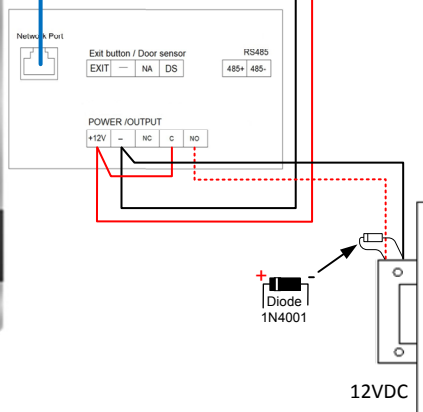

WIT 7"/10"

2x 1mm<sup>2</sup>

CAT5/CAT6 (max. 90m)

ROUTER klant/client

SWITCH klant/client  
Zonder/sans PoE

CAT5/CAT6 (max. 90m)

230Vac

2x 1mm<sup>2</sup>

CAT5/CAT6 (max. 90m)

12VDC