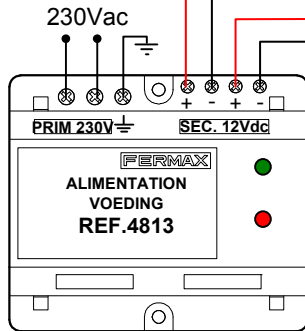

WIT 7"/10"

2x 1mm<sup>2</sup>

CAT5/CAT6 (max. 90m)

ROUTER klant/client

SWITCH klant/client  
Zonder/sans PoE

CAT5/CAT6 (max. 90m)

230Vac

2x 1mm<sup>2</sup>

CAT5/CAT6 (max. 90m)

12VDC