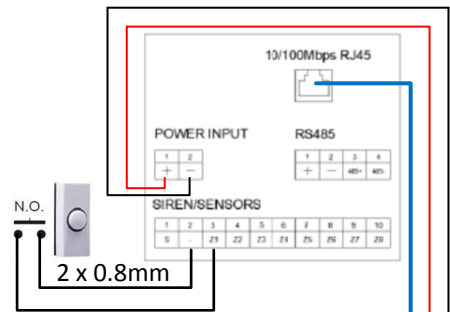

WIT 7"/10"

2x 1mm<sup>2</sup>

CAT5/CAT6 (max. 90m)

ROUTER klant/client

SWITCH klant/client  
Zonder/sans PoE

CAT5/CAT6 (max. 90m)

230Vac

2x 1mm<sup>2</sup>

CAT5/CAT6 (max. 90m)

12VDC